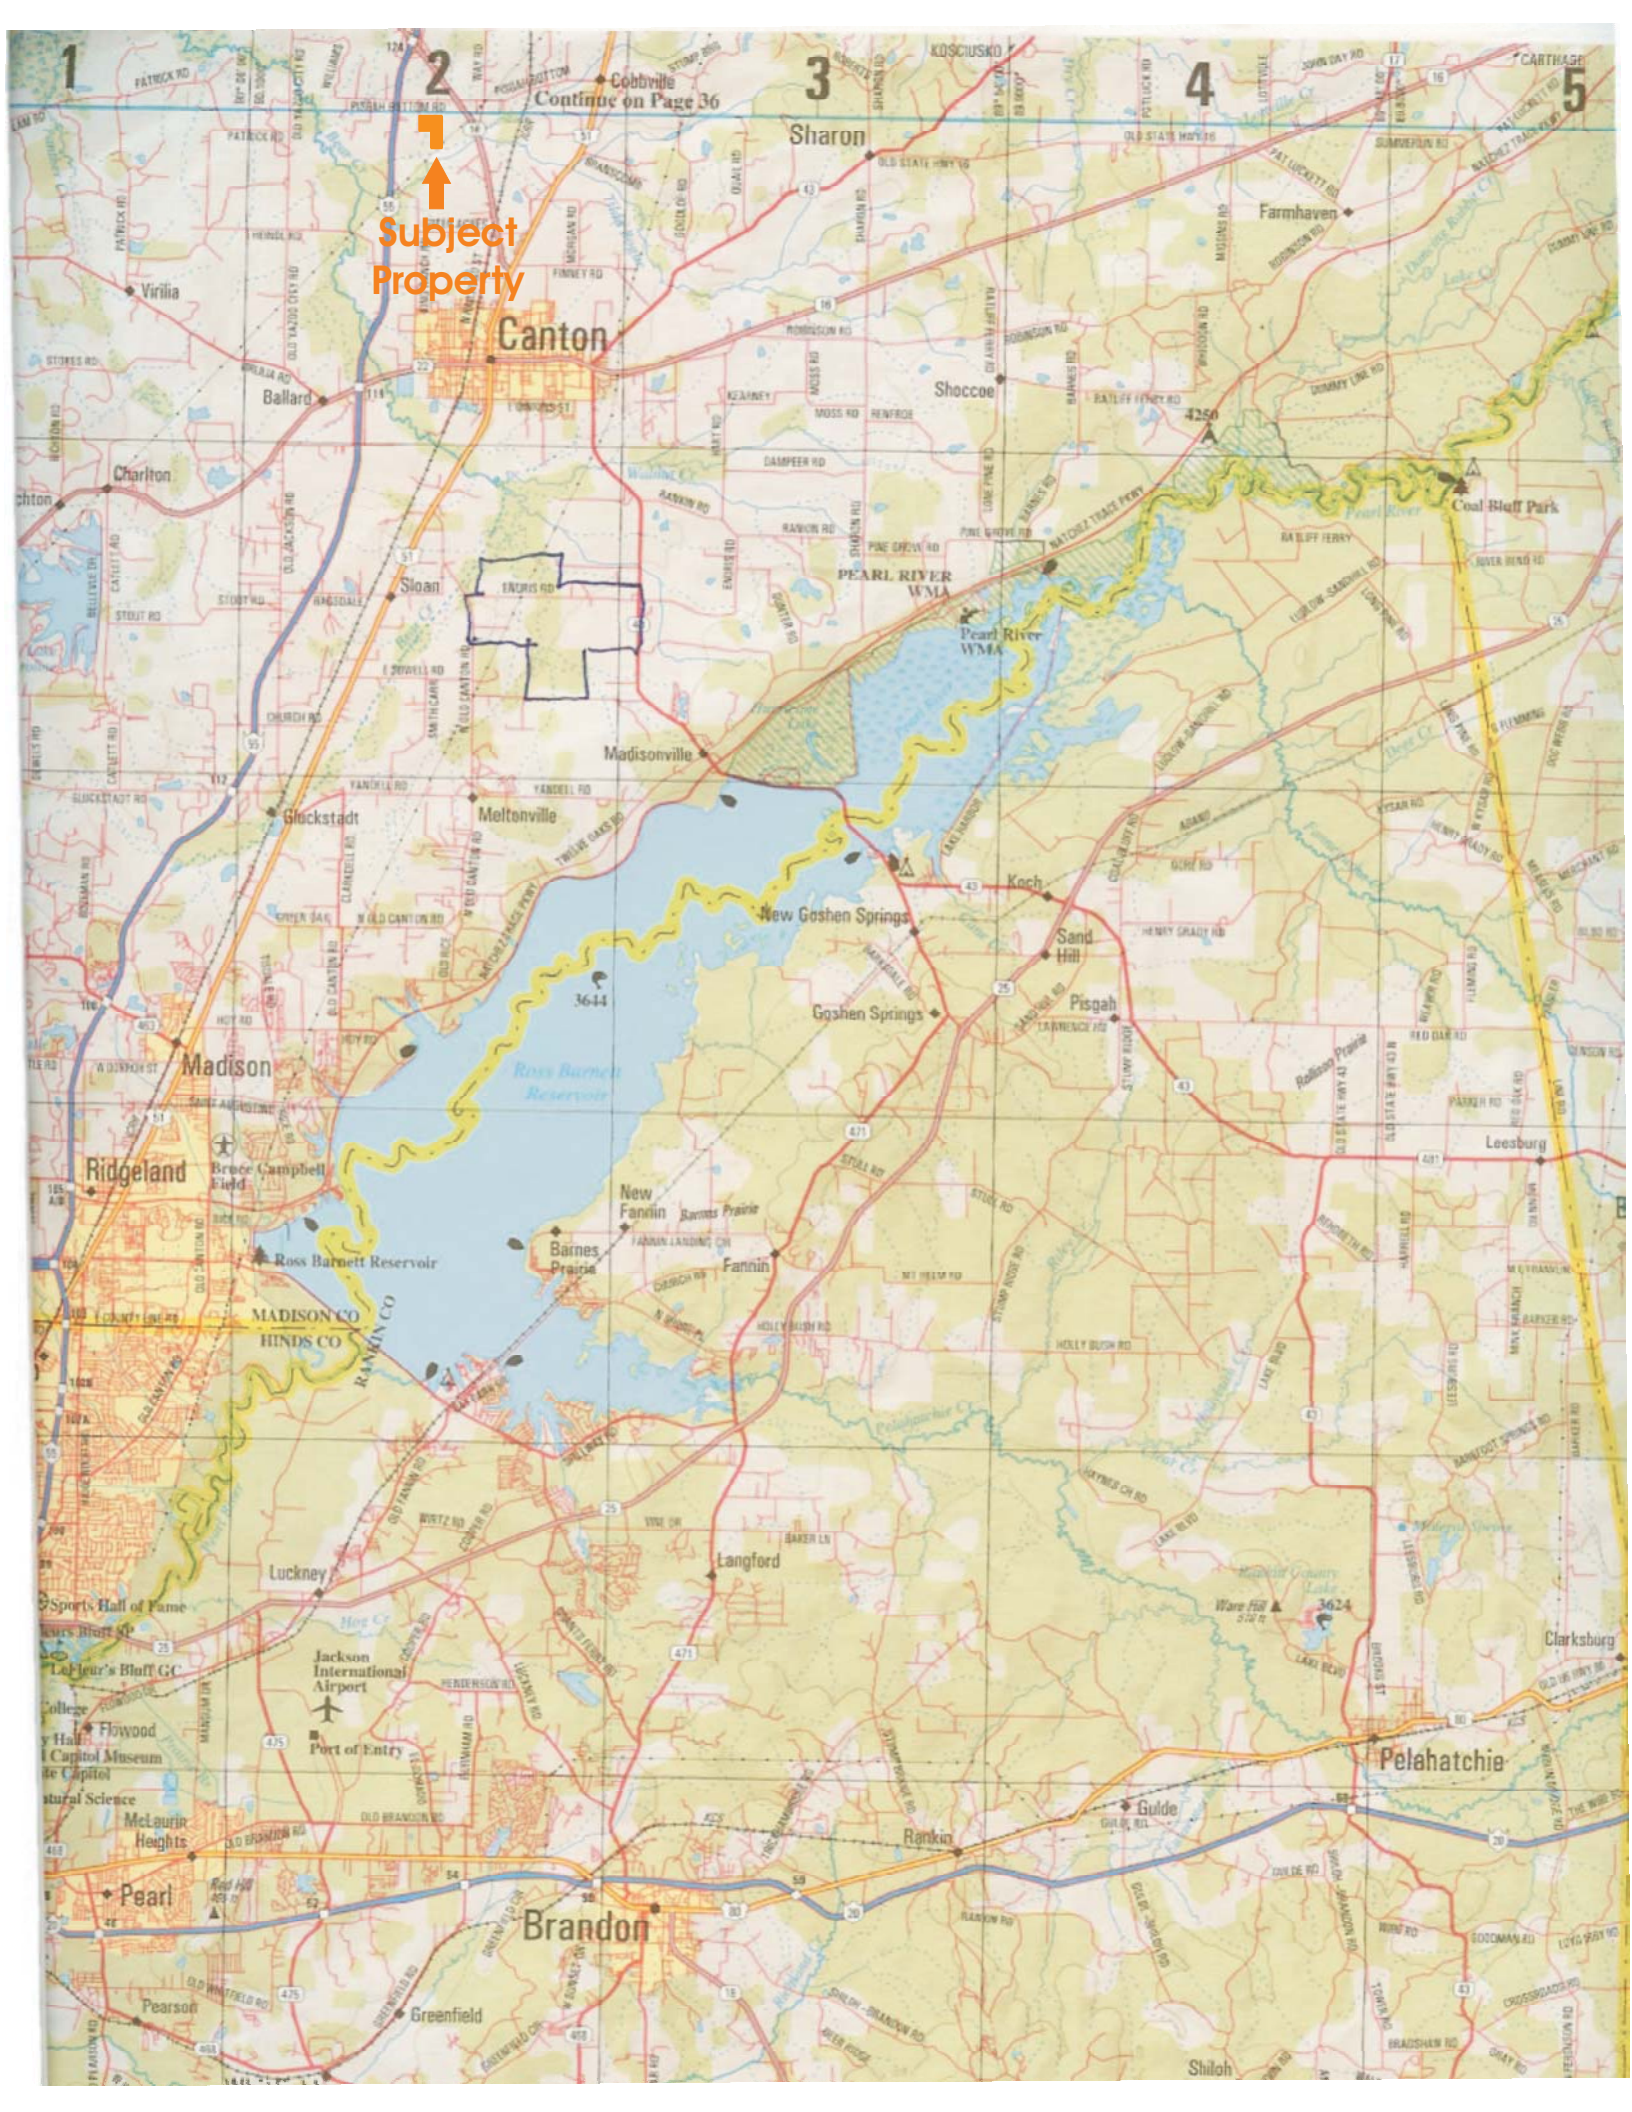

For Sale
60 +/- Acres
Madison County, MS

Location: Pisgah Bottom Road
Price: \$480,000
Access: Near I-55, Hwy 16 exit
Improvements: 1400 sq. ft. farmhouse; pond
Other: 8 year old pine plantation

P.O. Box 751 • Madison, Mississippi 39130
Phone: 601-853-0032 • Fax: 601-898-1222

40 acres

Subject
Property

Continue on Page 36

Canton

Sharon

PEARL RIVER WMA

Pearl River WMA

Madisonville

Langford

Luckney

Jackson International Airport

Port of Entry

Brandon

Pearl

Greenfield

Shiloh

Goshen Springs

Fannin

Langford

Luckney

Port of Entry

Brandon

Greenfield

Shiloh